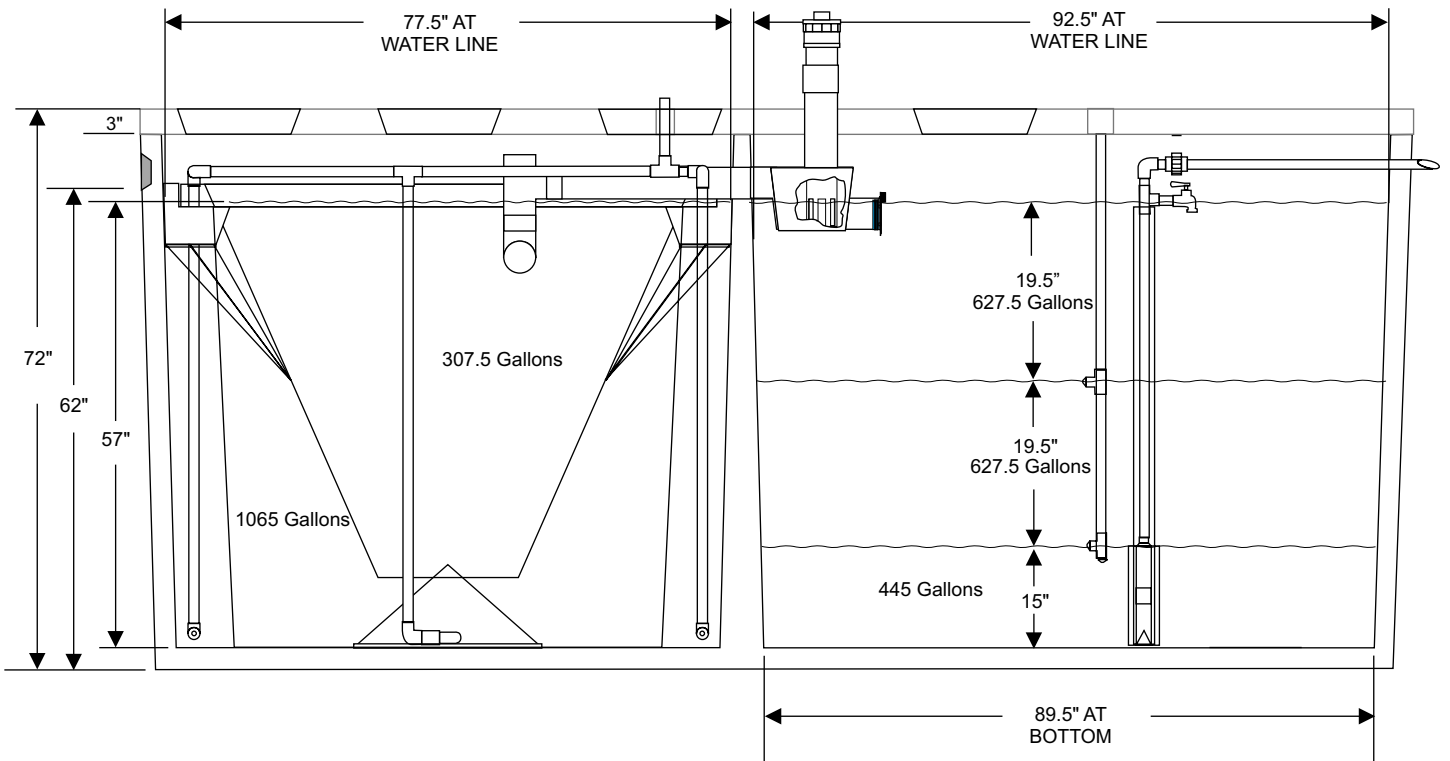

750 GPD NIGHT PUMPING SYSTEM H-750 AW,CP

76" Avg. Length
76" Avg. Width
57" Depth

91" Avg. Length
76" Avg. Width
57" Depth

1700 Gallons
445 Gallons Remaining In Tank

1255 Gallons Pumping Capacity