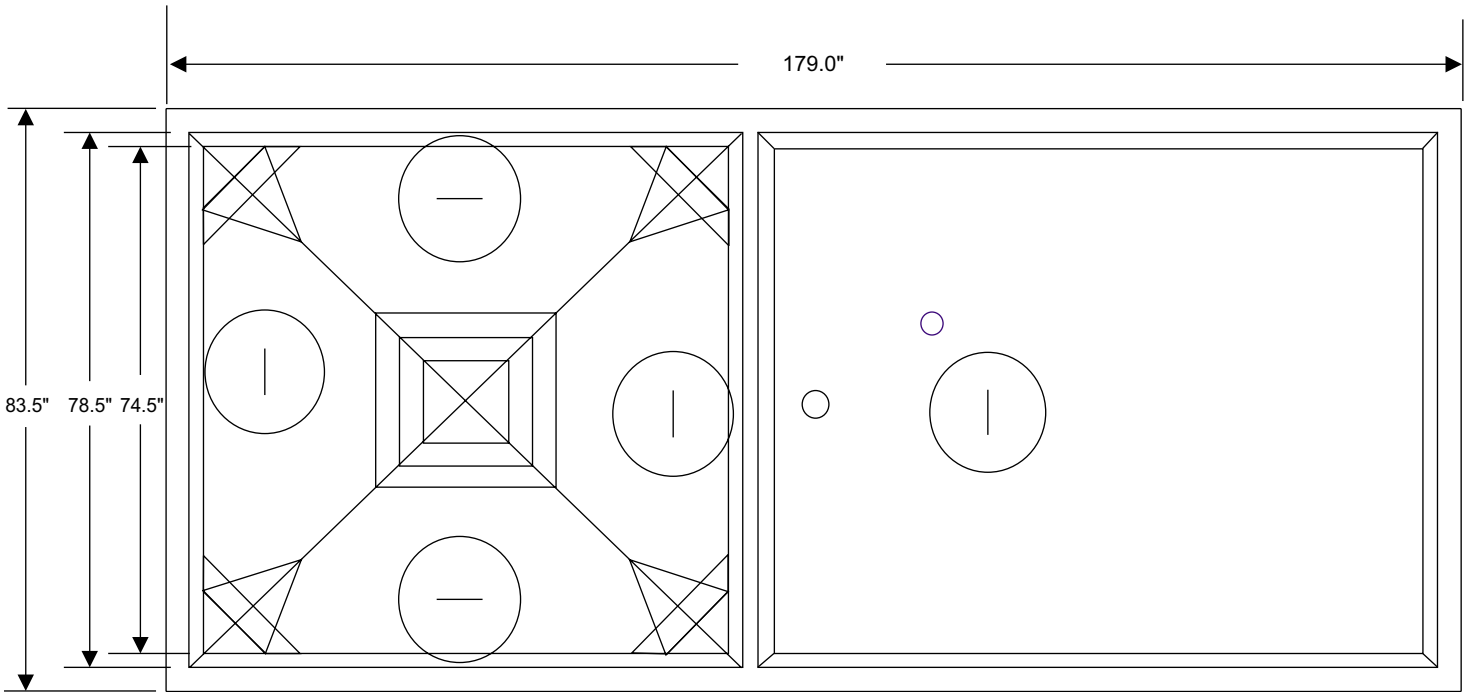

750 GPD NIGHT PUMPING SYSTEM H-750 AW,CP

76" Avg. Length
76" Avg. Width
57" Depth

91" Avg. Length
76" Avg. Width
57" Depth

1700 Gallons
445 Gallons Remaining In Tank

1255 Gallons Pumping Capacity