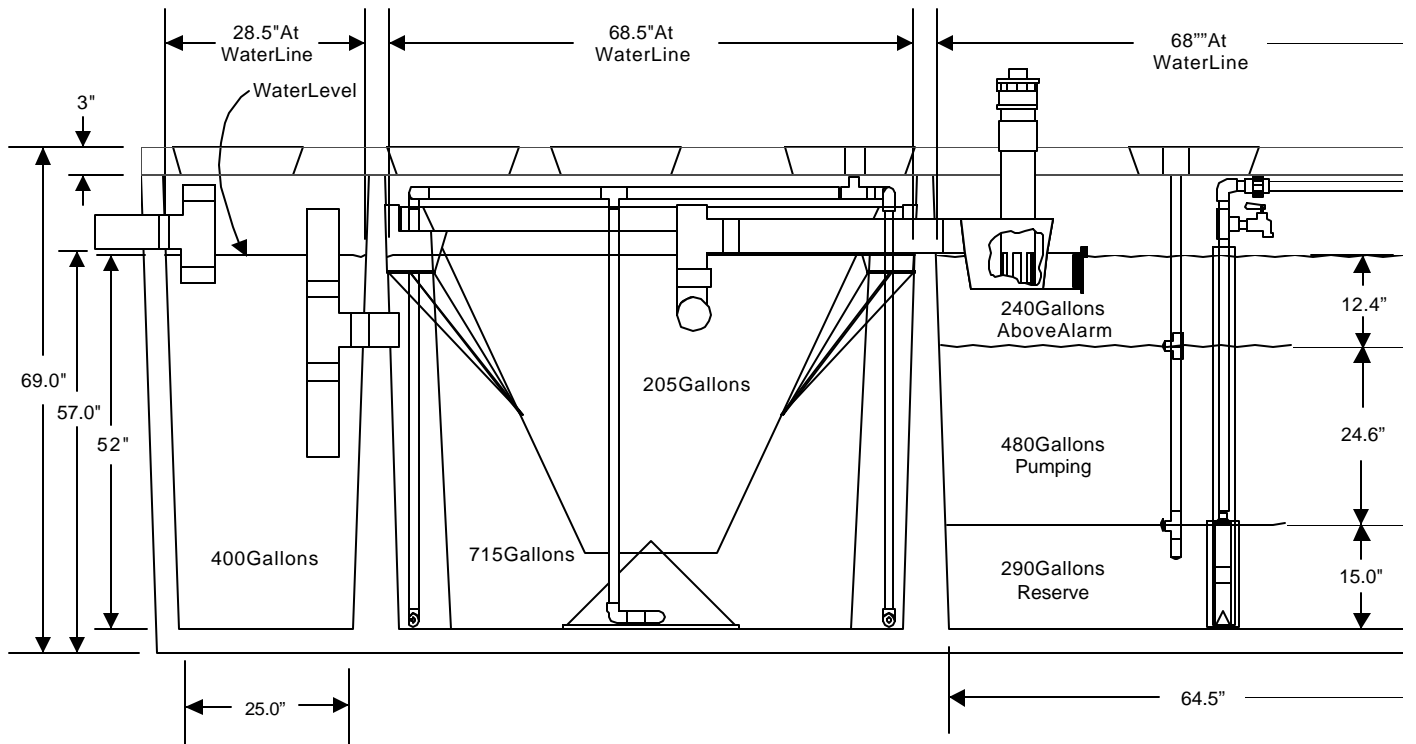

600GPDNIGHTPUMPINGSYSTEM H-600AN,CP

2.229' Avg.Length
5.600' Avg.Width
4.333' Depth

5.521" Avg.Length
5.600' Avg.Width
4.333' Depth