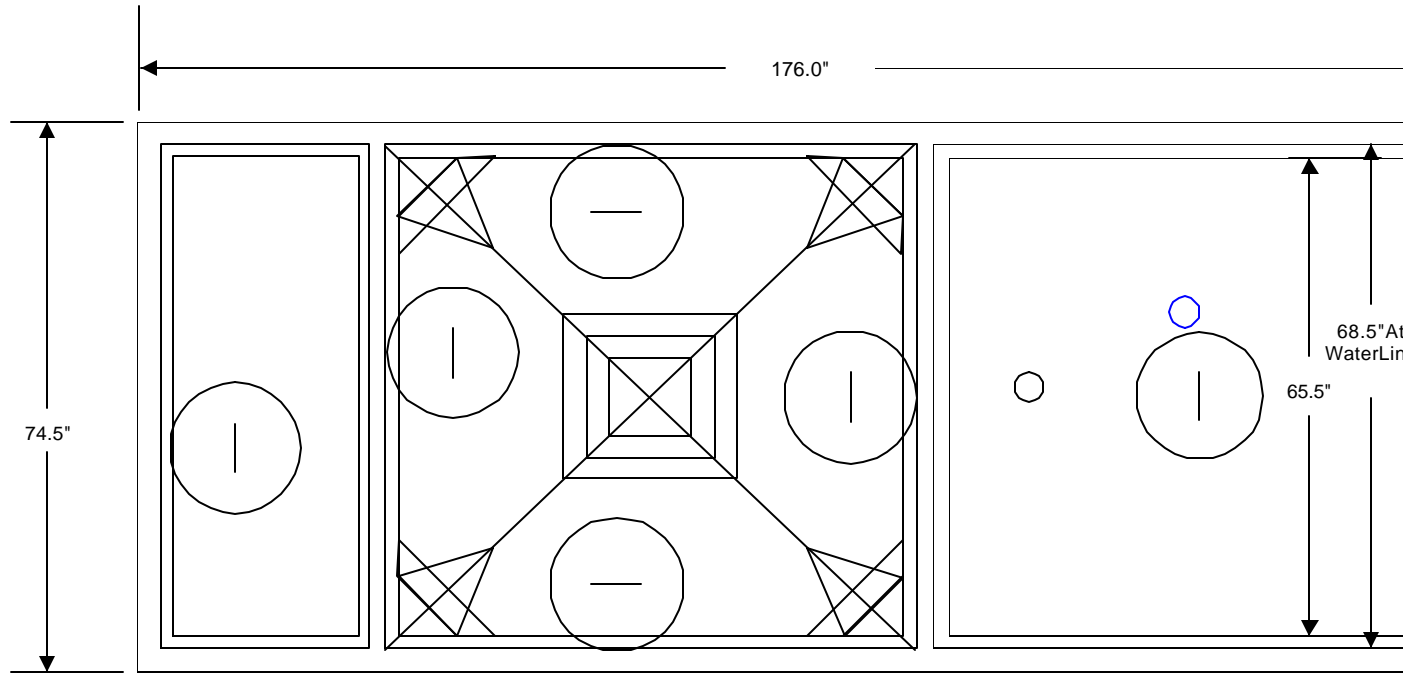

600GPDNIGHTPUMPINGSYSTEM H-600AN,CP

2.229' Avg.Length
5.600' Avg.Width
4.333' Depth

5.521" Avg.Length
5.600' Avg.Width
4.333' Depth