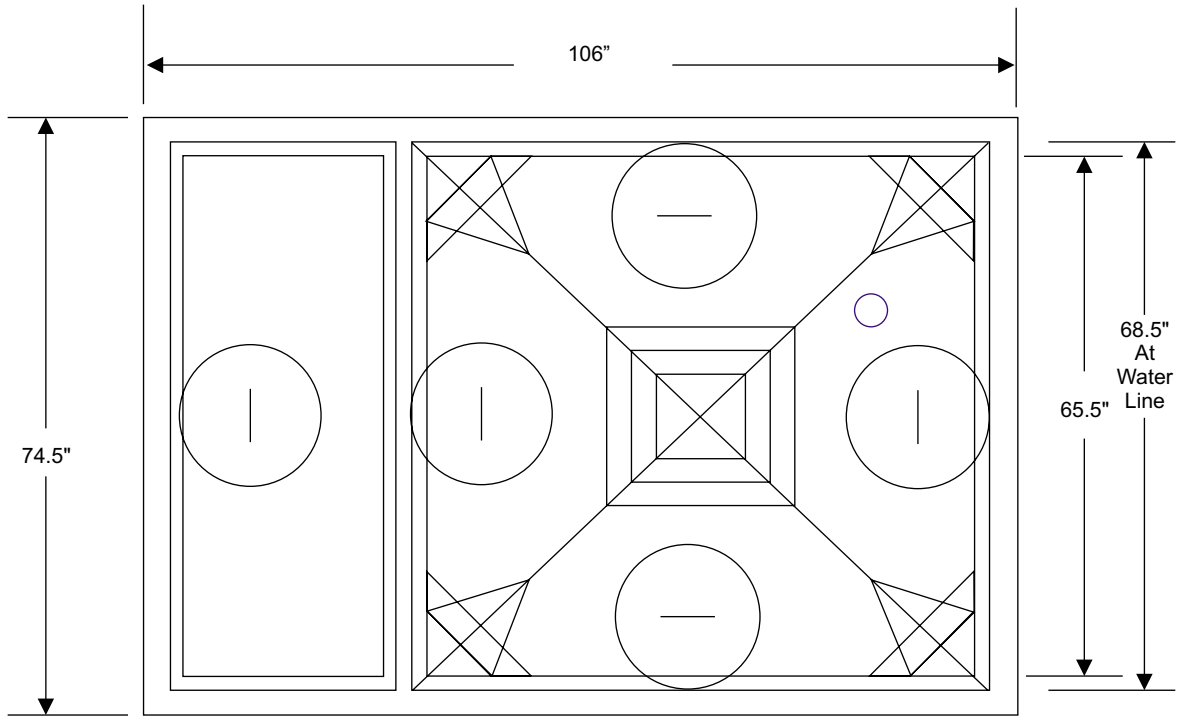

600 GPD GRAVITY DISCHARGE SYSTEM H-600 A

2.229' Avg. Length
5.600' Avg. Width
4.333' Depth