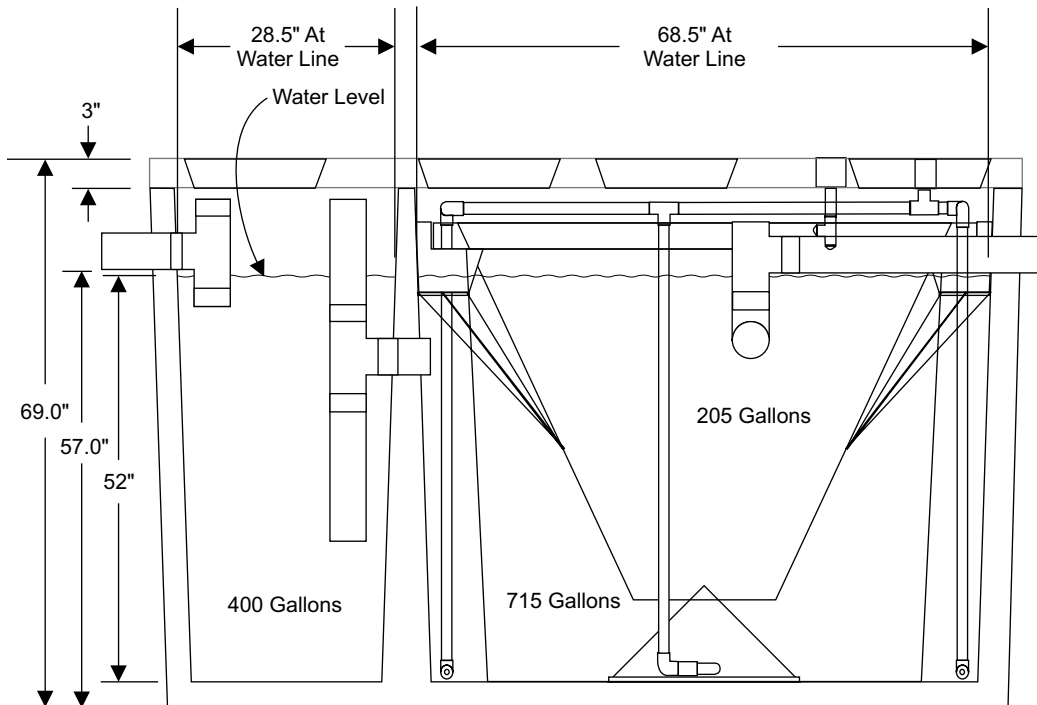

600 GPD GRAVITY DISCHARGE SYSTEM H-600 A

2.229' Avg. Length
5.600' Avg. Width
4.333' Depth