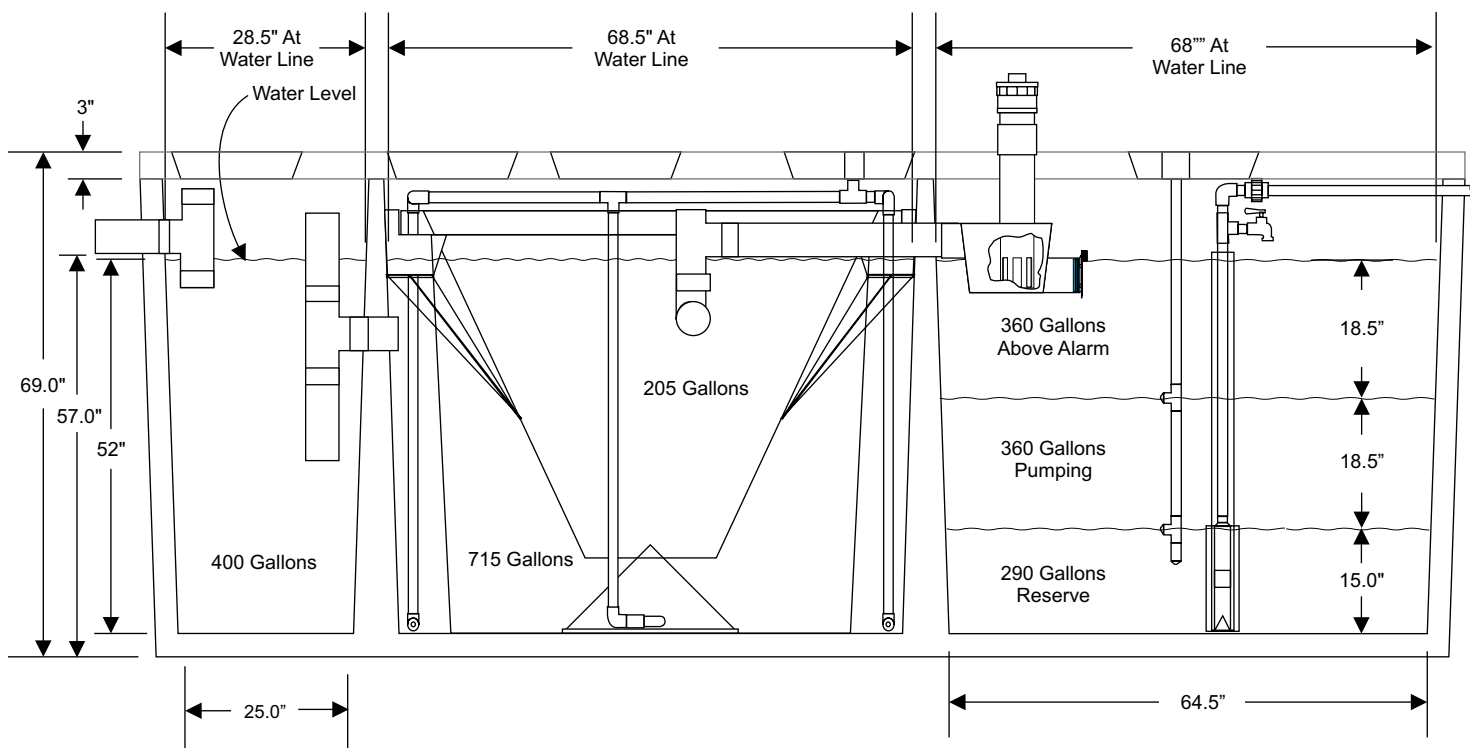

# 500 GPD NIGHT PUMPING SYSTEM WITH FULL DAY ABOVE ALARM H-500 AT,CP

2.229' Avg. Length  
5.600' Avg. Width  
4.333' Depth

5.521' Avg. Length  
5.600' Avg. Width  
4.333' Depth

1010 Gallons  
290 Gallons Remaining In Tank

720 Gallons Holding Capacity