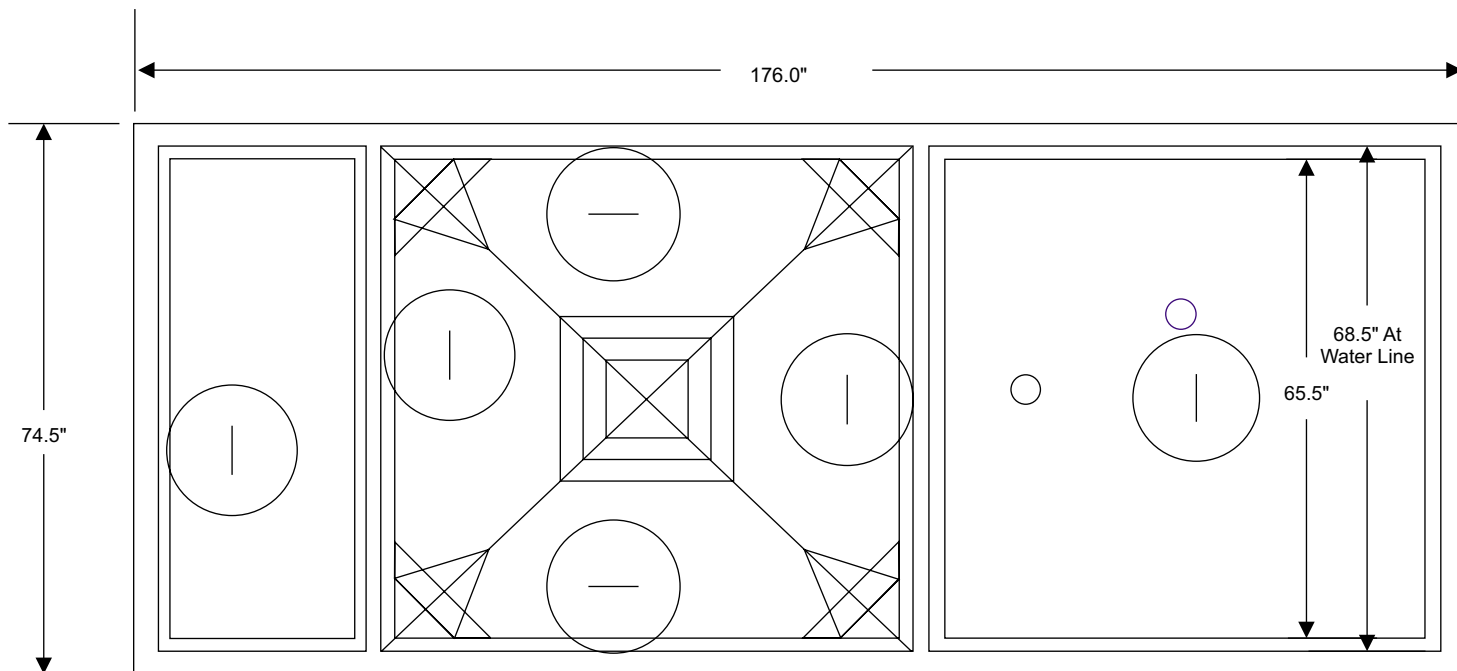

# 500 GPD NIGHT PUMPING SYSTEM WITH FULL DAY ABOVE ALARM H-500 AT,CP

2.229' Avg. Length  
5.600' Avg. Width  
4.333' Depth

5.521' Avg. Length  
5.600' Avg. Width  
4.333' Depth

1010 Gallons  
290 Gallons Remaining In Tank

720 Gallons Holding Capacity