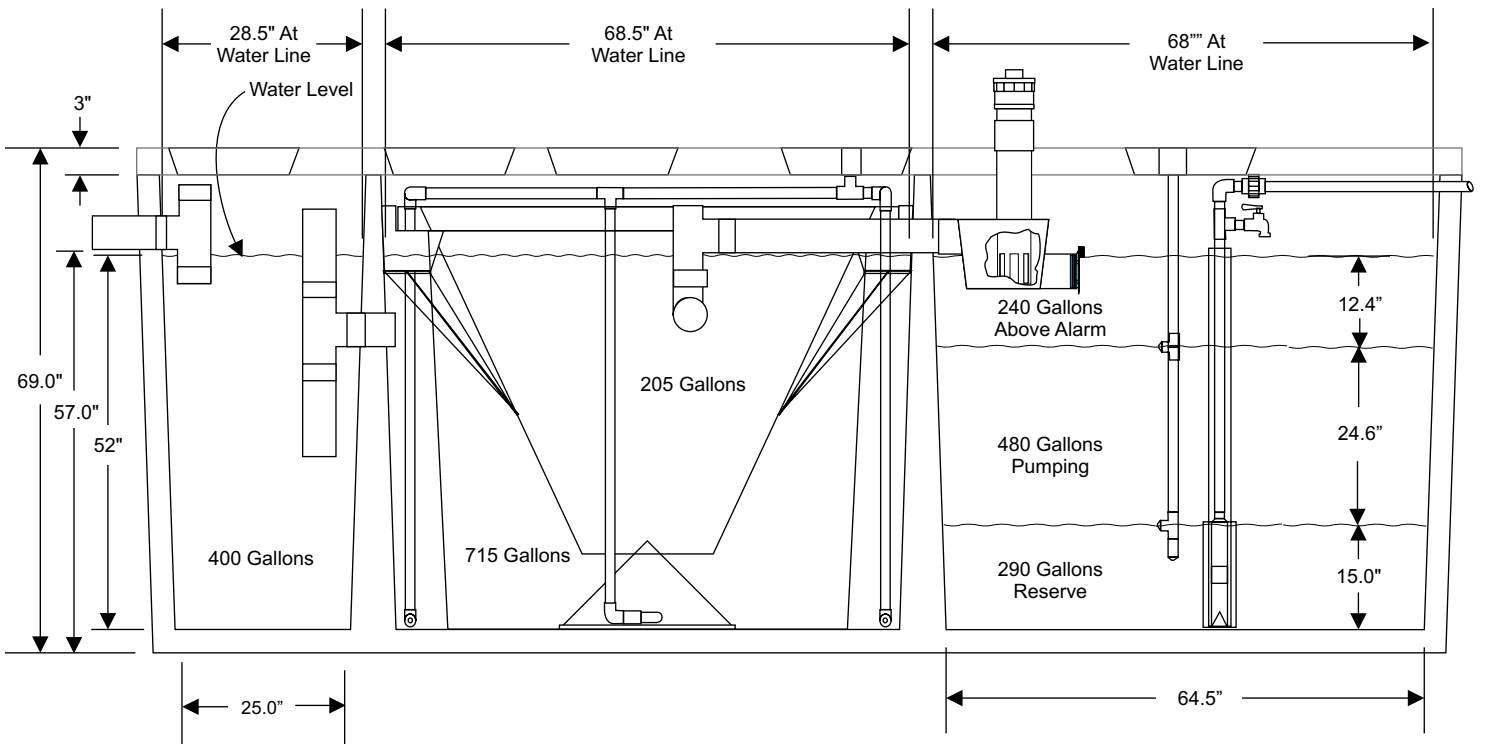

500 GPD NIGHT PUMPING SYSTEM H-500 AS,CP

2.229' Avg. Length
5.600' Avg. Width
4.333' Depth

5.521' Avg. Length
5.600' Avg. Width
4.333' Depth

1010 Gallons
290 Gallons Remaining In Tank

720 Gallons Holding Capacity