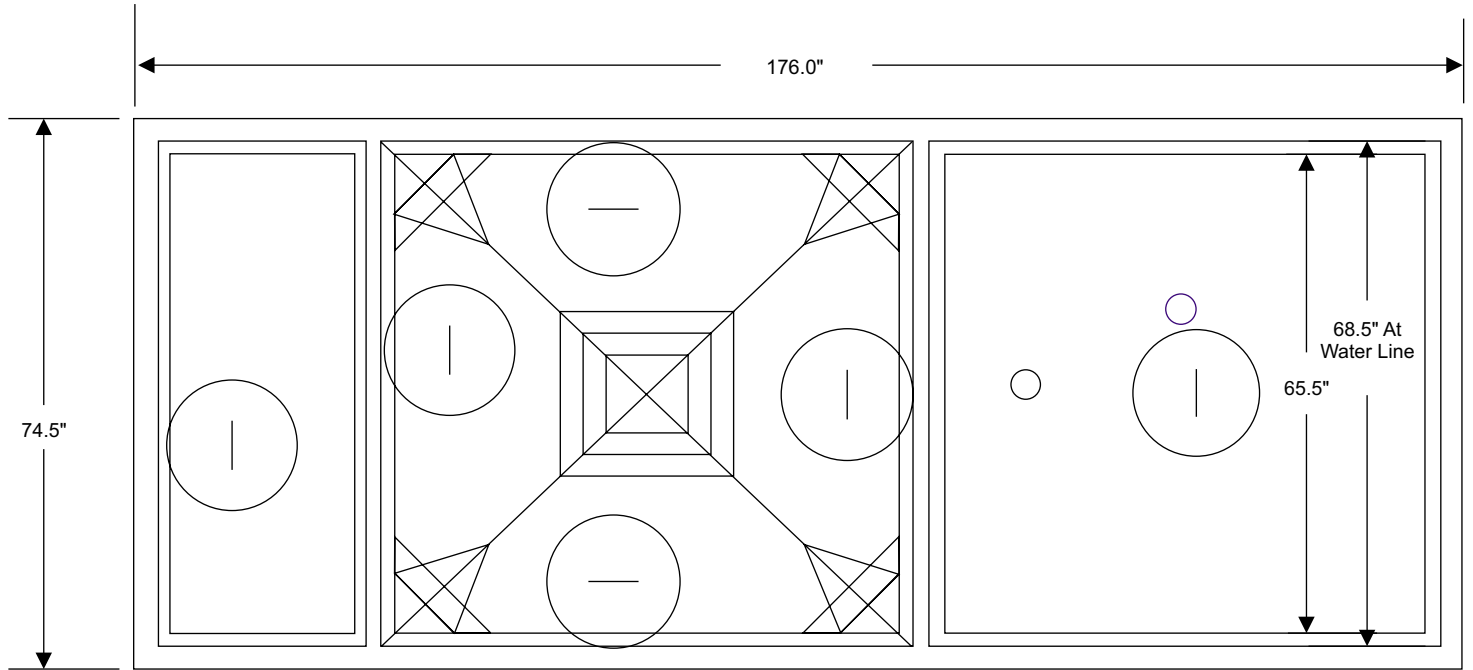

500 GPD NIGHT PUMPING SYSTEM H-500 AS,CP

2.229' Avg. Length
5.600' Avg. Width
4.333' Depth

5.521' Avg. Length
5.600' Avg. Width
4.333' Depth

1010 Gallons
290 Gallons Remaining In Tank

720 Gallons Holding Capacity