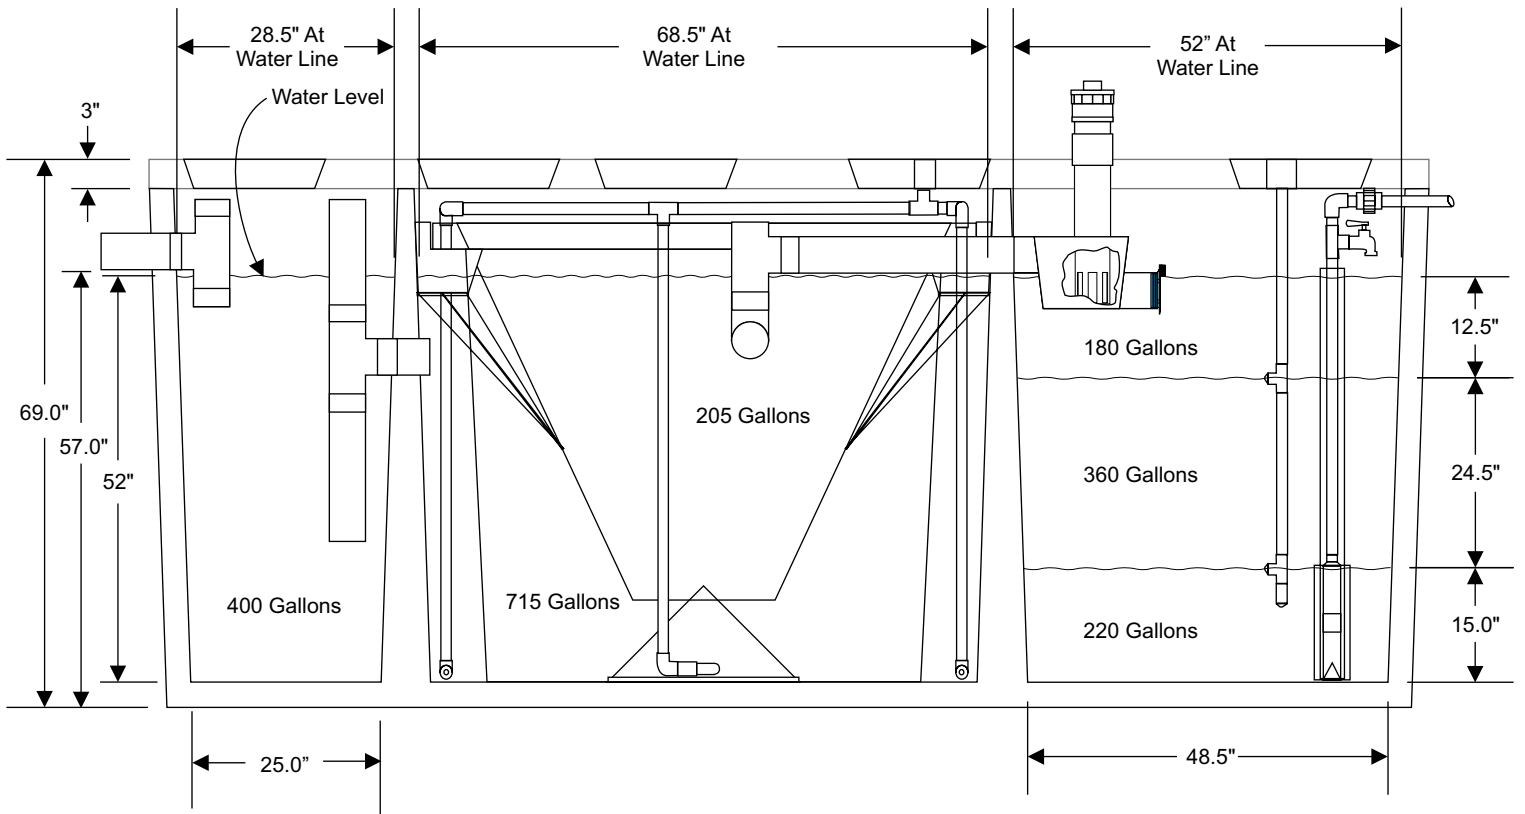

500 GPD NIGHT PUMPING SYSTEM H-500 AN,CP

2.229' Avg. Length
5.600' Avg. Width
4.333' Depth

4.187' Avg. Length
5.600' Avg. Width
4.333' Depth

760 Gallons
220 Gallons Remaining In Tank

540 Gallons Holding Capacity