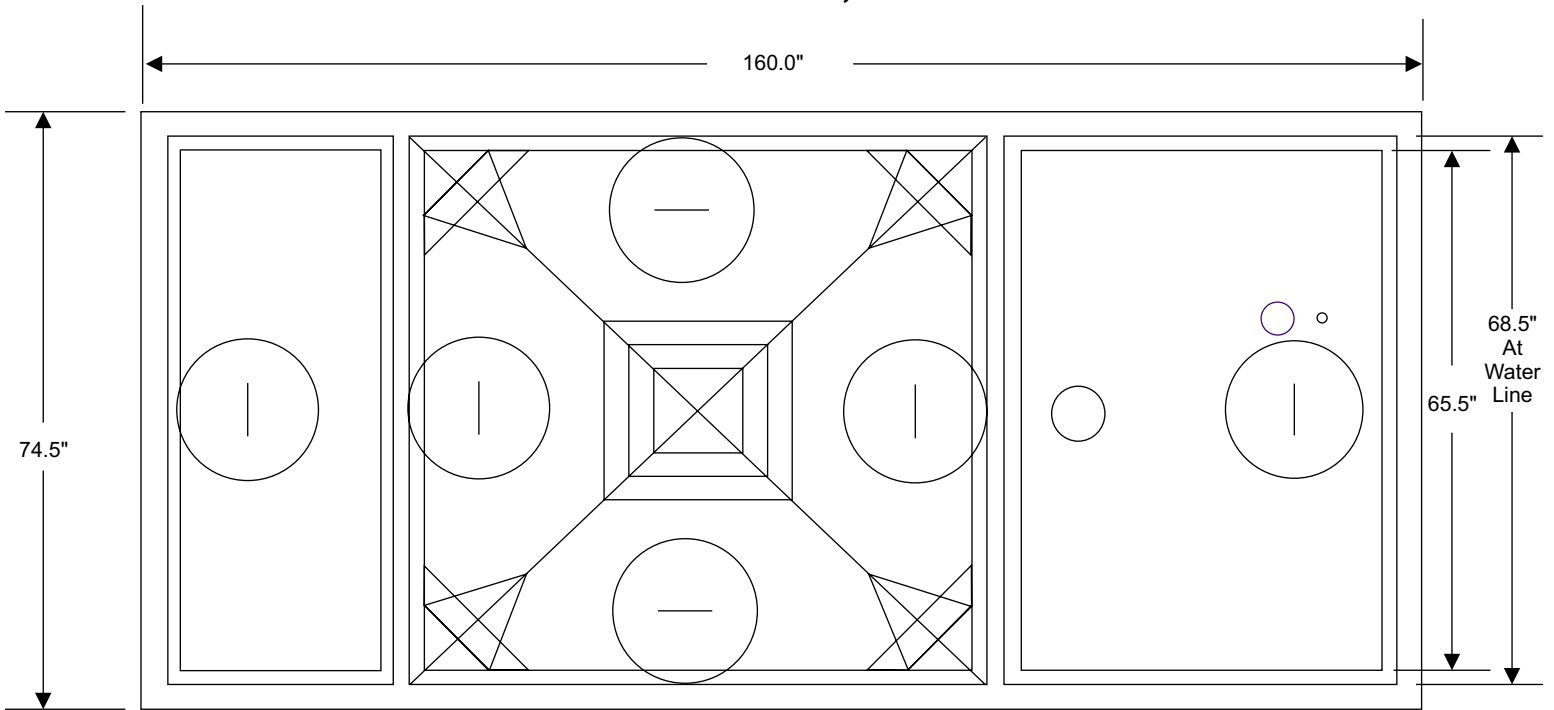

500 GPD NIGHT PUMPING SYSTEM H-500 AN,CP

2.229' Avg. Length
5.600' Avg. Width
4.333' Depth

4.187' Avg. Length
5.600' Avg. Width
4.333' Depth

760 Gallons
220 Gallons Remaining In Tank

540 Gallons Holding Capacity