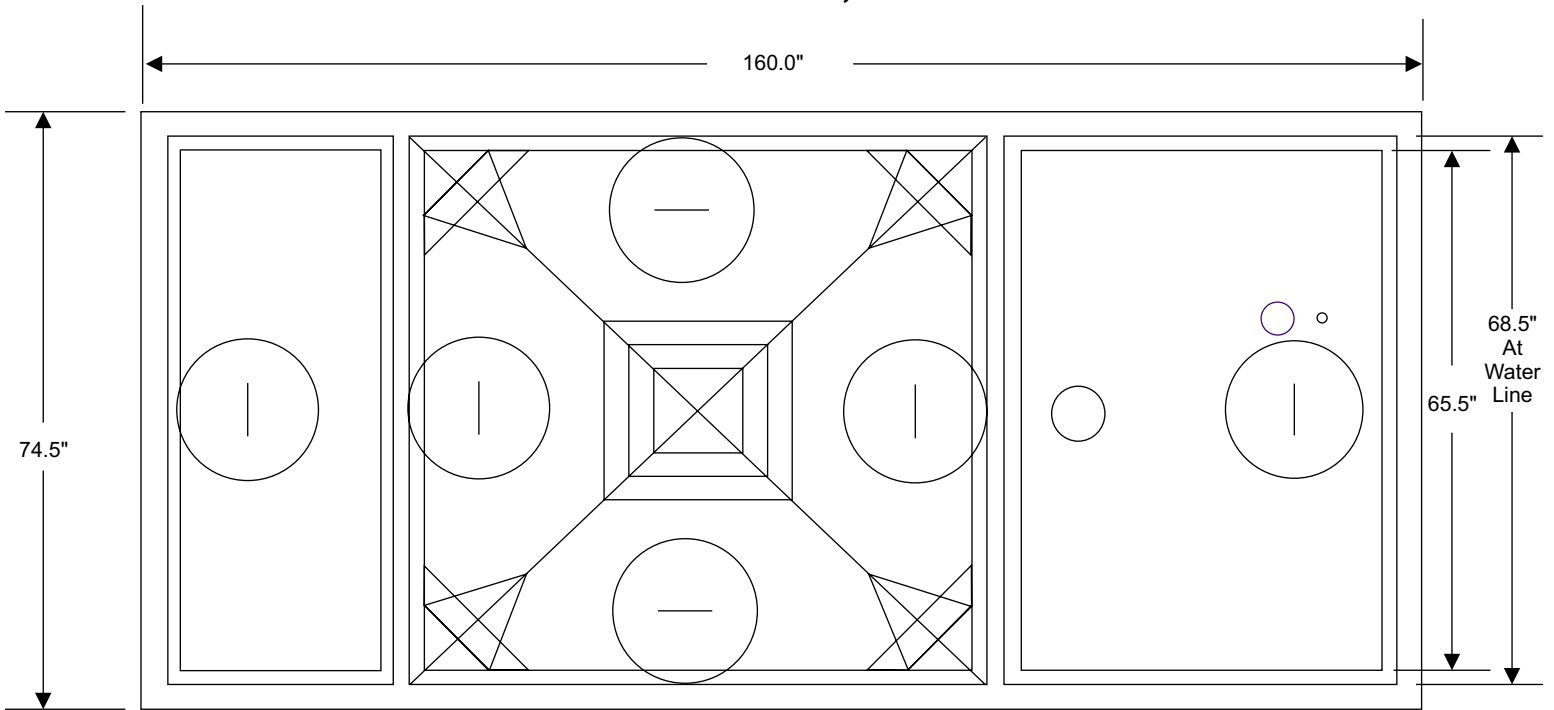

# 500 GPD NIGHT PUMPING SYSTEM H-500 AN,CP

2.229' Avg. Length  
5.600' Avg. Width  
4.333' Depth

4.187' Avg. Length  
5.600' Avg. Width  
4.333' Depth

760 Gallons  
220 Gallons Remaining In Tank

540 Gallons Holding Capacity