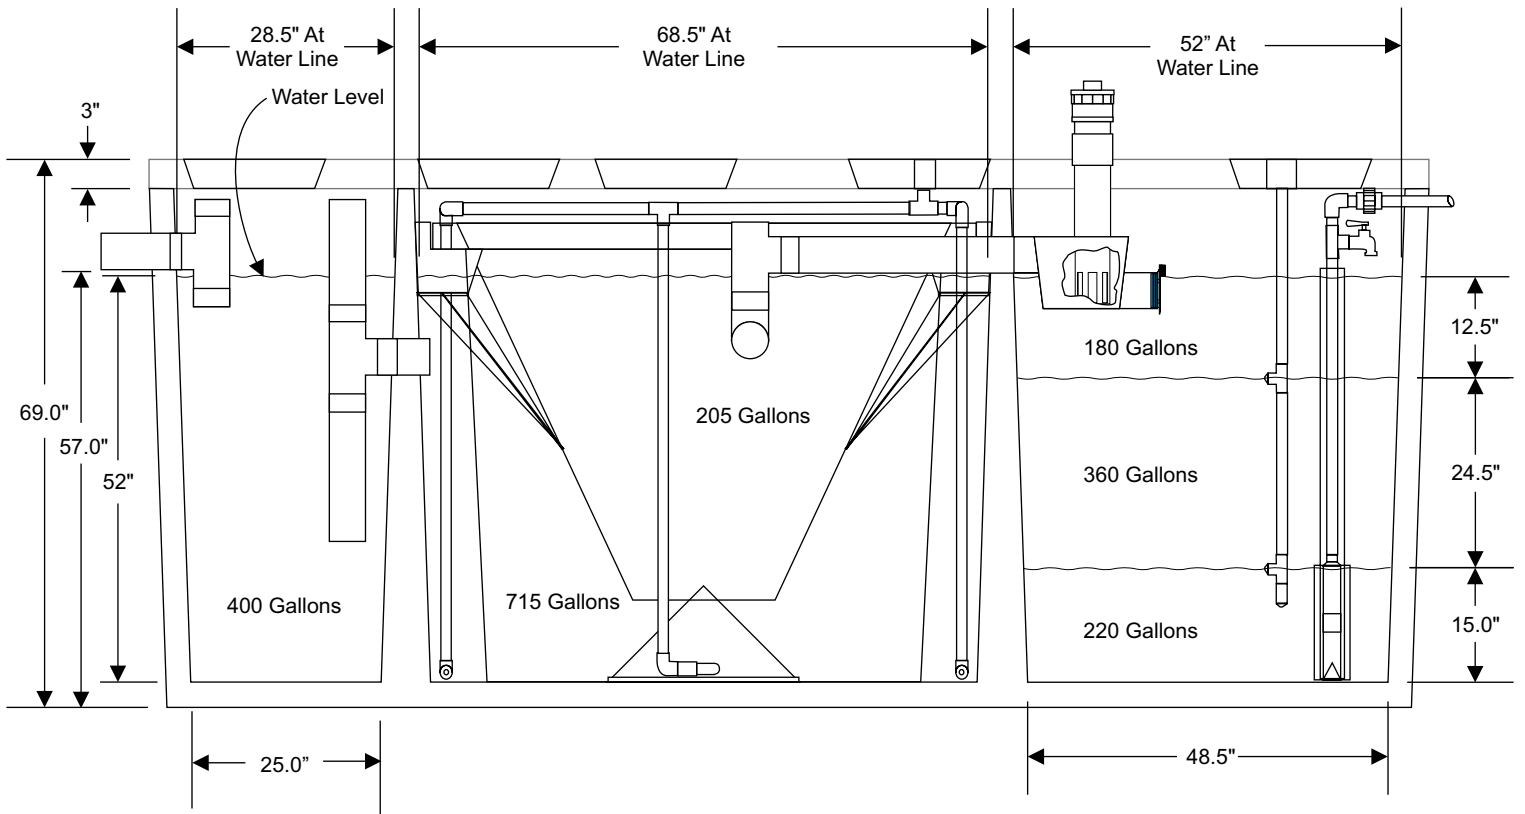

# 500 GPD NIGHT PUMPING SYSTEM H-500 AN,CP

2.229' Avg. Length  
5.600' Avg. Width  
4.333' Depth

4.187' Avg. Length  
5.600' Avg. Width  
4.333' Depth

760 Gallons  
220 Gallons Remaining In Tank

540 Gallons Holding Capacity