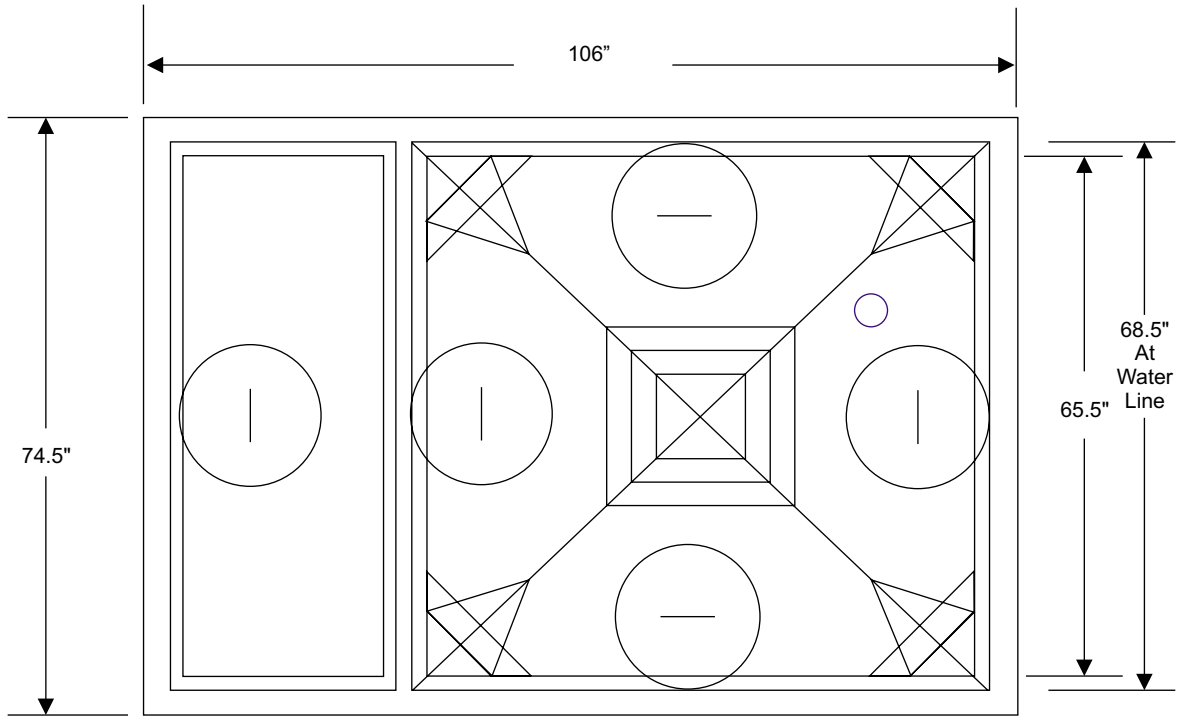

500 GPD GRAVITY DISCHARGE SYSTEM H-500 A

2.229' Avg. Length
5.600' Avg. Width
4.333' Depth