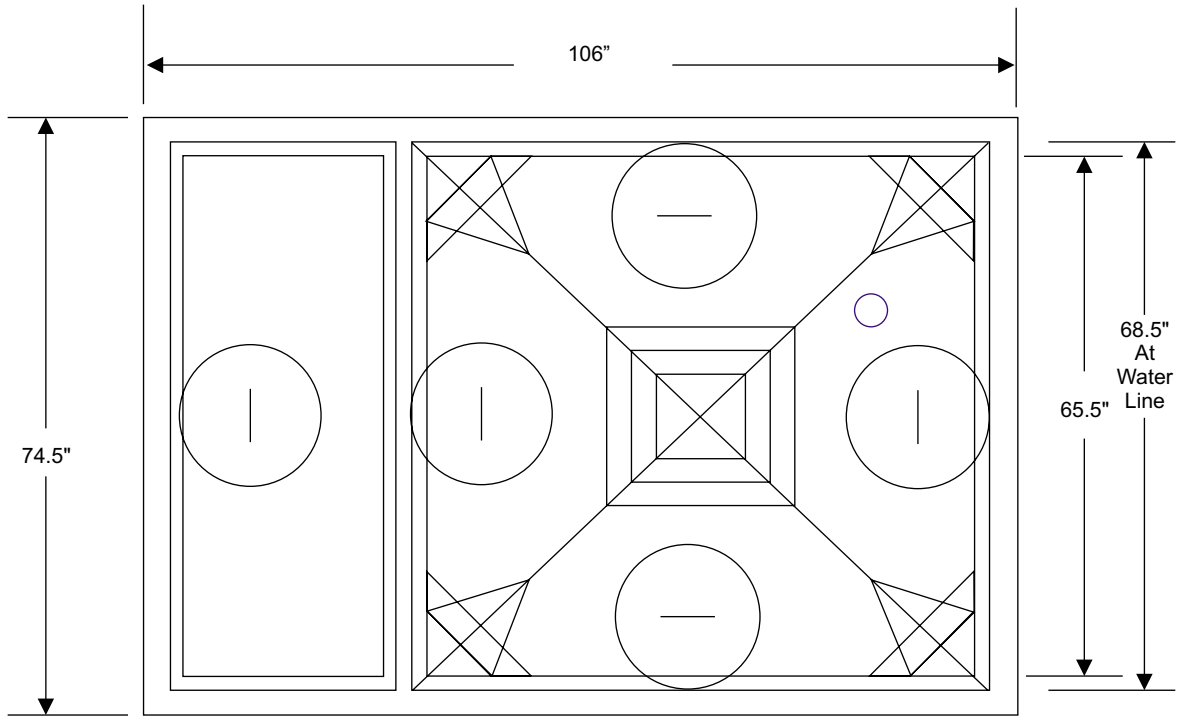

# 500 GPD GRAVITY DISCHARGE SYSTEM H-500 A

2.229' Avg. Length  
5.600' Avg. Width  
4.333' Depth