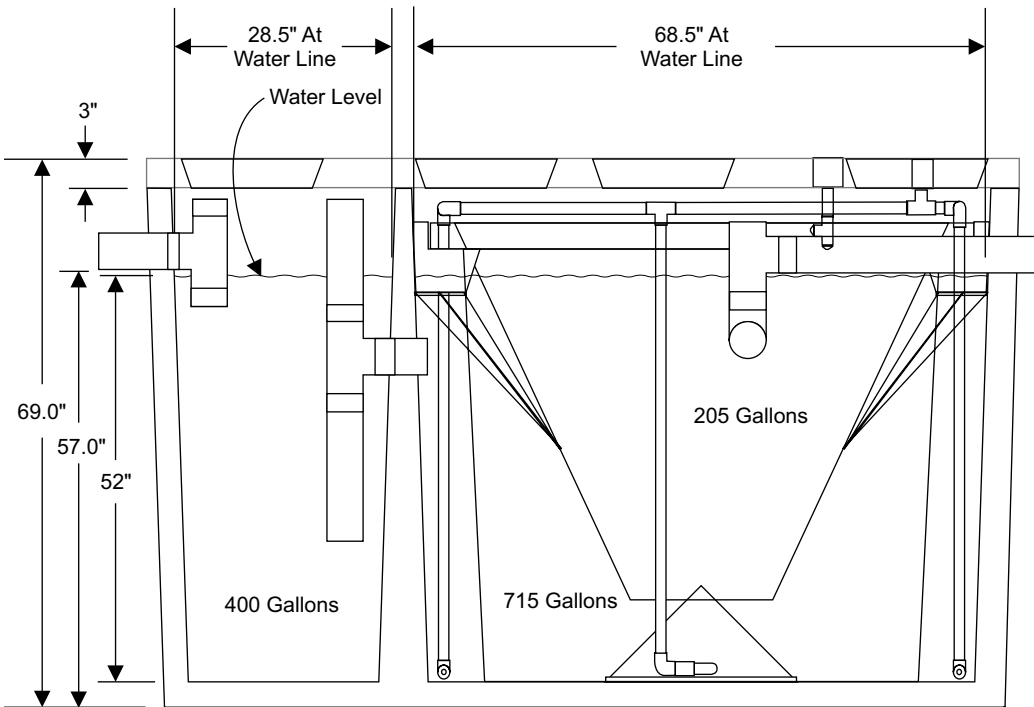

# 500 GPD GRAVITY DISCHARGE SYSTEM H-500 A

2.229' Avg. Length  
5.600' Avg. Width  
4.333' Depth