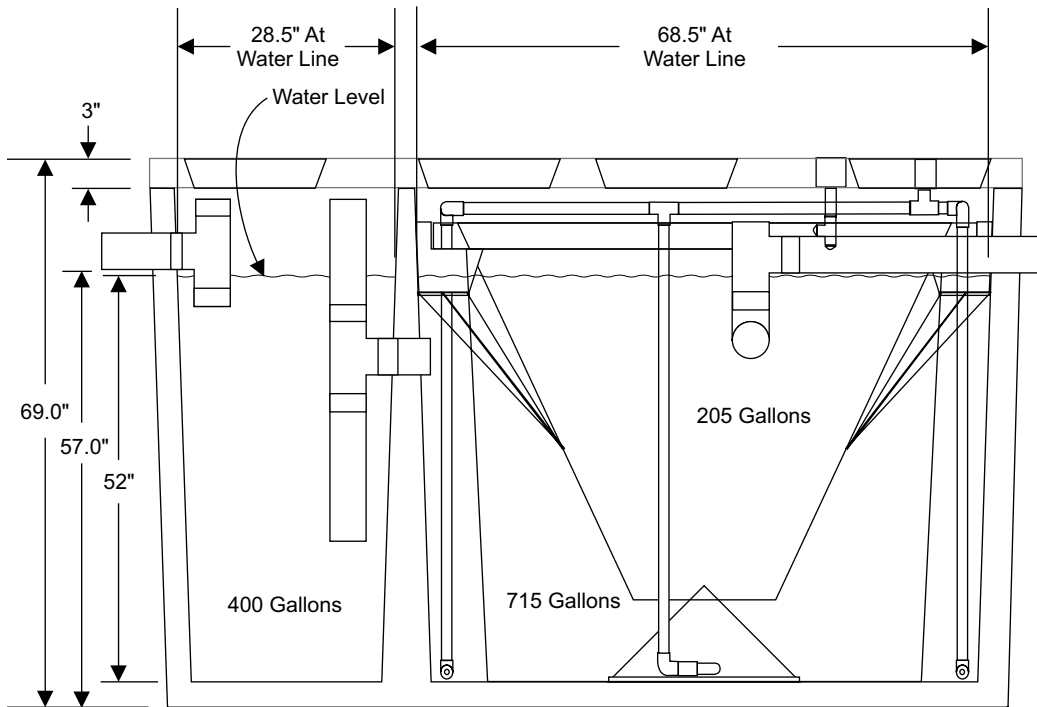

500 GPD GRAVITY DISCHARGE SYSTEM H-500 A

2.229' Avg. Length
5.600' Avg. Width
4.333' Depth