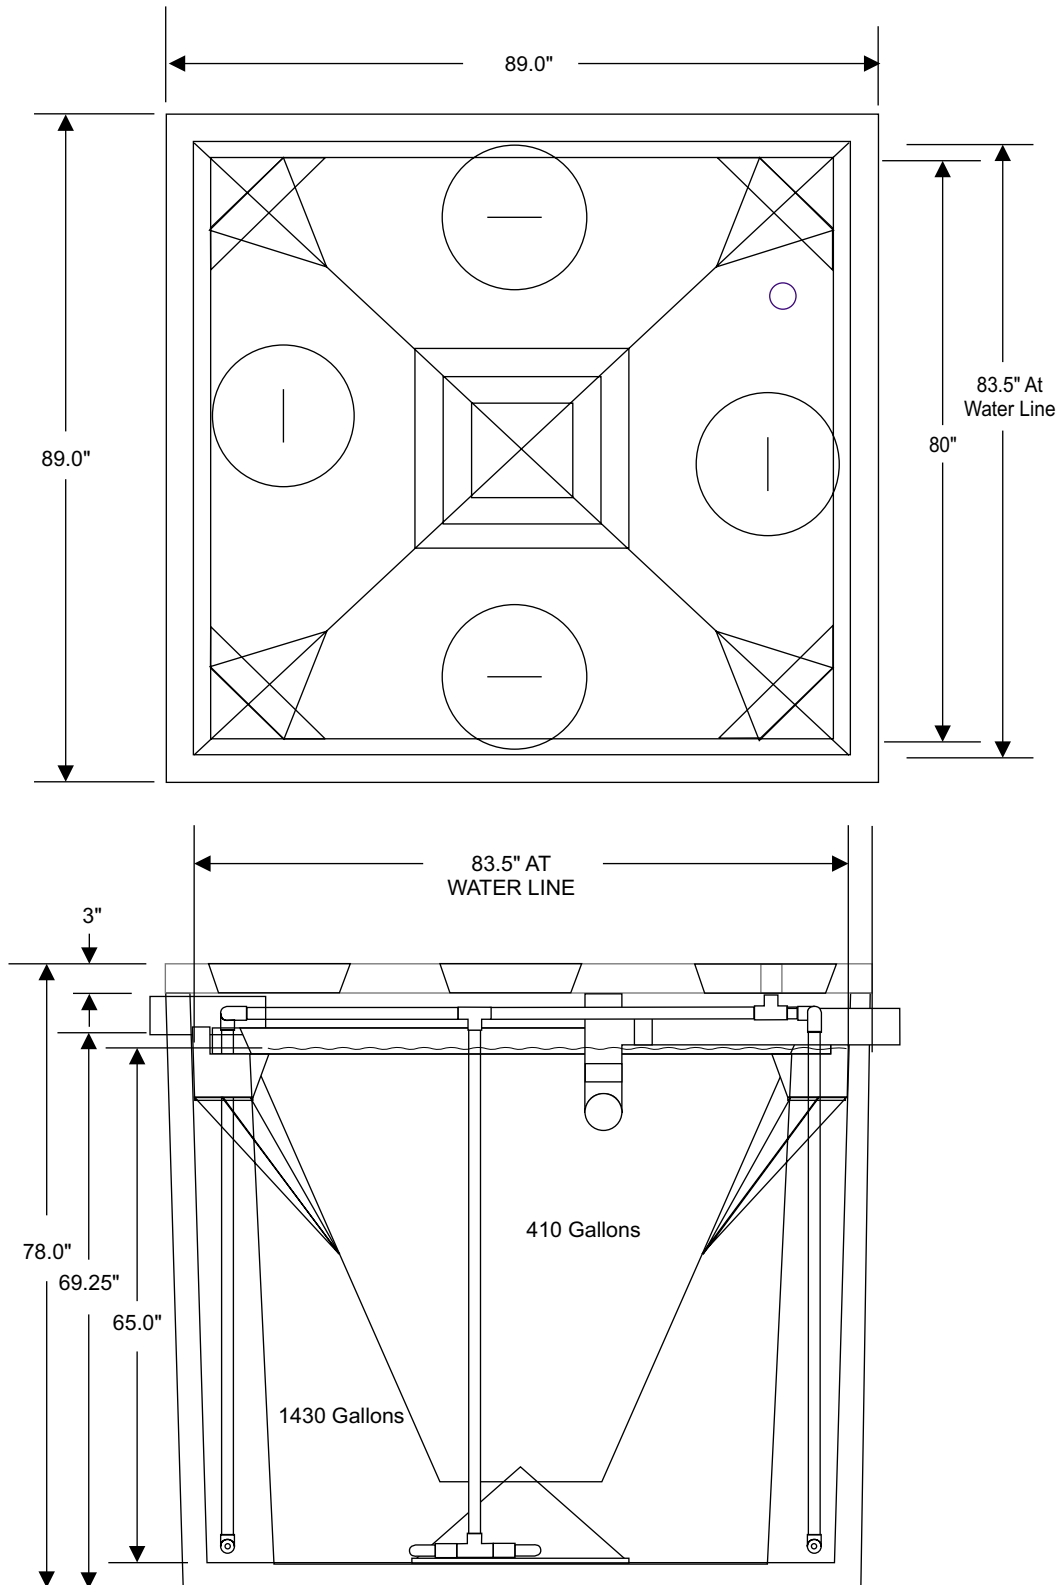

# 1000 GPD GRAVITY DISCHARGE SYSTEM H-1000 A

5.312' Avg. Length  
6.812' Avg. Width  
5.416' Depth