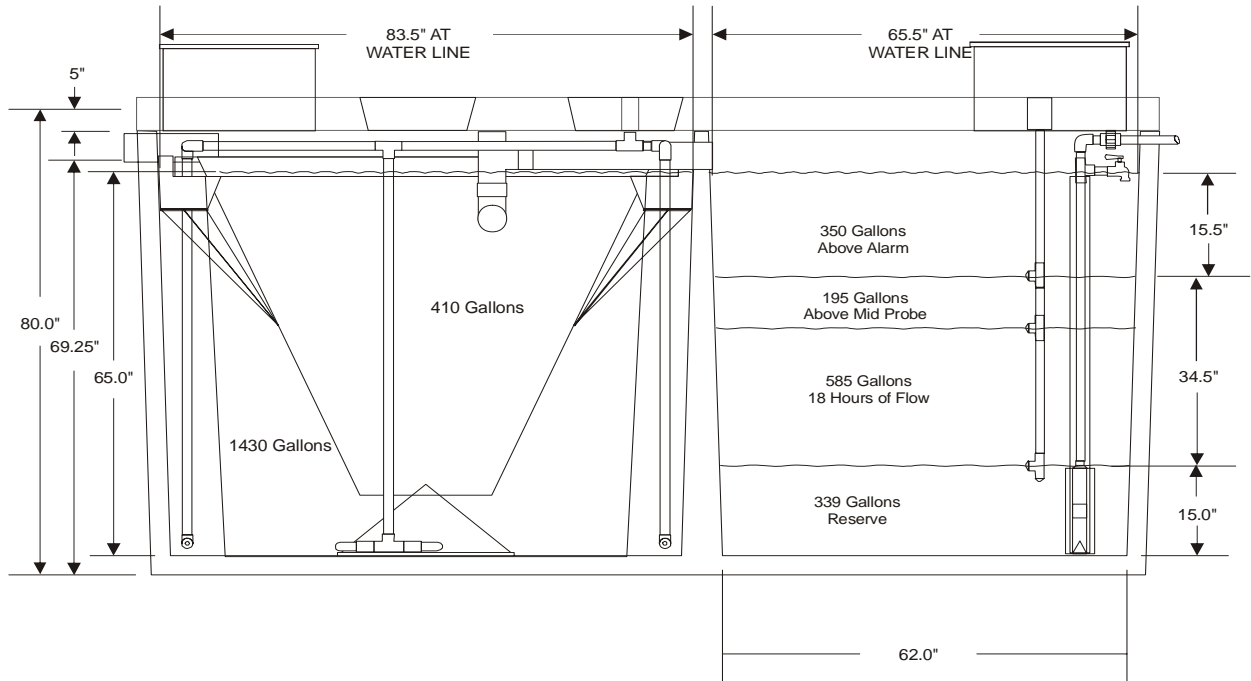

Colorado Hoot™ 6 Bedroom Pumped

FLXX™

FLXX™

Front Range Precast Concrete, Inc.

5439 N. Foothills Highway

Boulder, Colorado 80302

Ph: (303) 442-3207, (800) 783-3207 — Fax: (303) 442-3209

www.fronrangeprecast.com