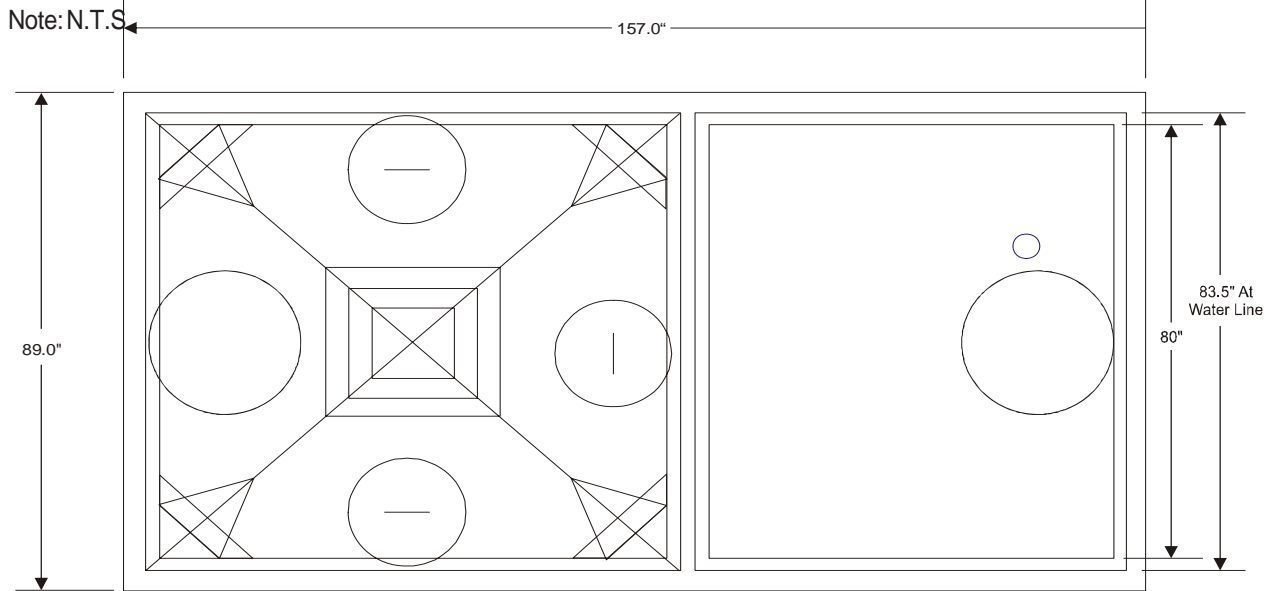

Colorado Hoot™ 6 Bedroom Pumped

FLXX™

FLXX™

Front Range Precast Concrete, Inc.

5439 N. Foothills Highway

Boulder, Colorado 80302

Ph: (303) 442-3207, (800) 783-3207 — Fax: (303) 442-3209

www.fronrangeprecast.com