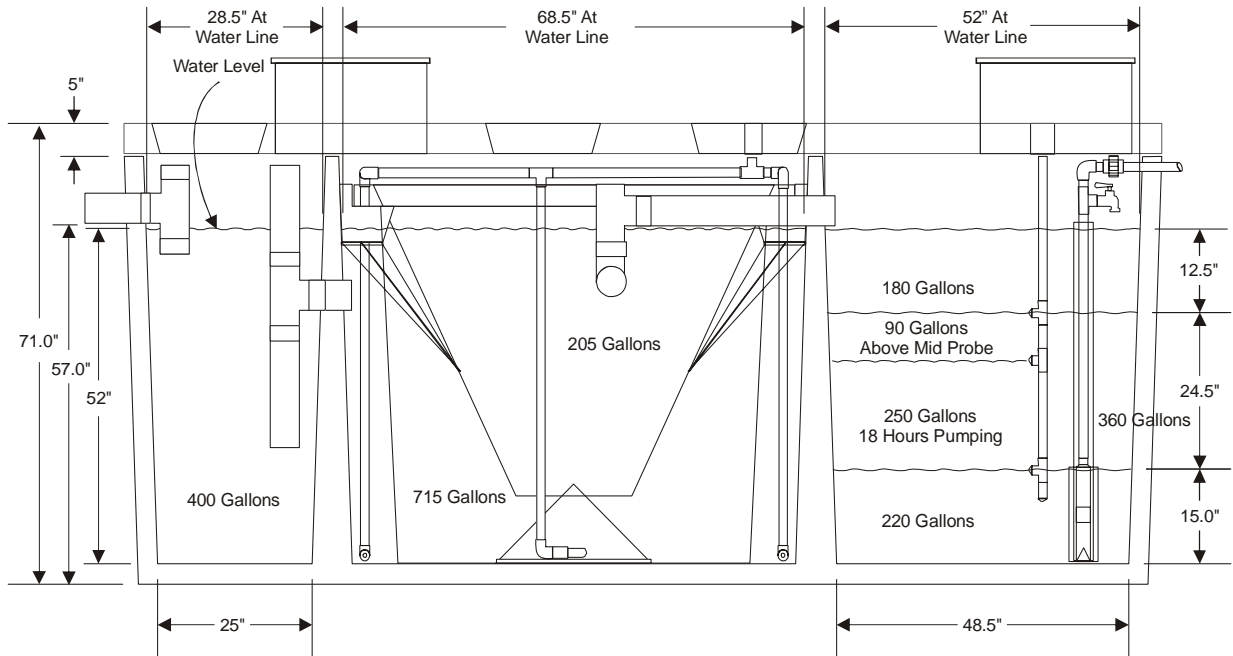

# Colorado Hoot™ 4 Bedroom Pumped

FLXX™

FLXX™

Note: N.T.S.

160.0"

**Front Range Precast Concrete, Inc.**

5439 N. Foothills Highway

Boulder, Colorado 80302