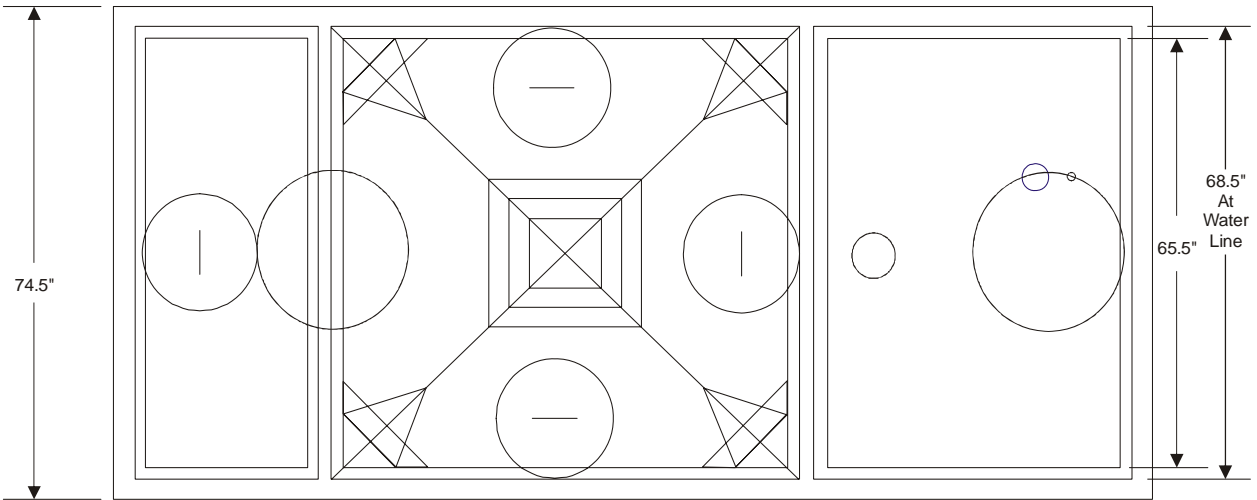

# Colorado Hoot™ 4 Bedroom Pumped

FLXX™

FLXX™

Note: N.T.S.

160.0"

**Front Range Precast Concrete, Inc.**

5439 N. Foothills Highway

Boulder, Colorado 80302